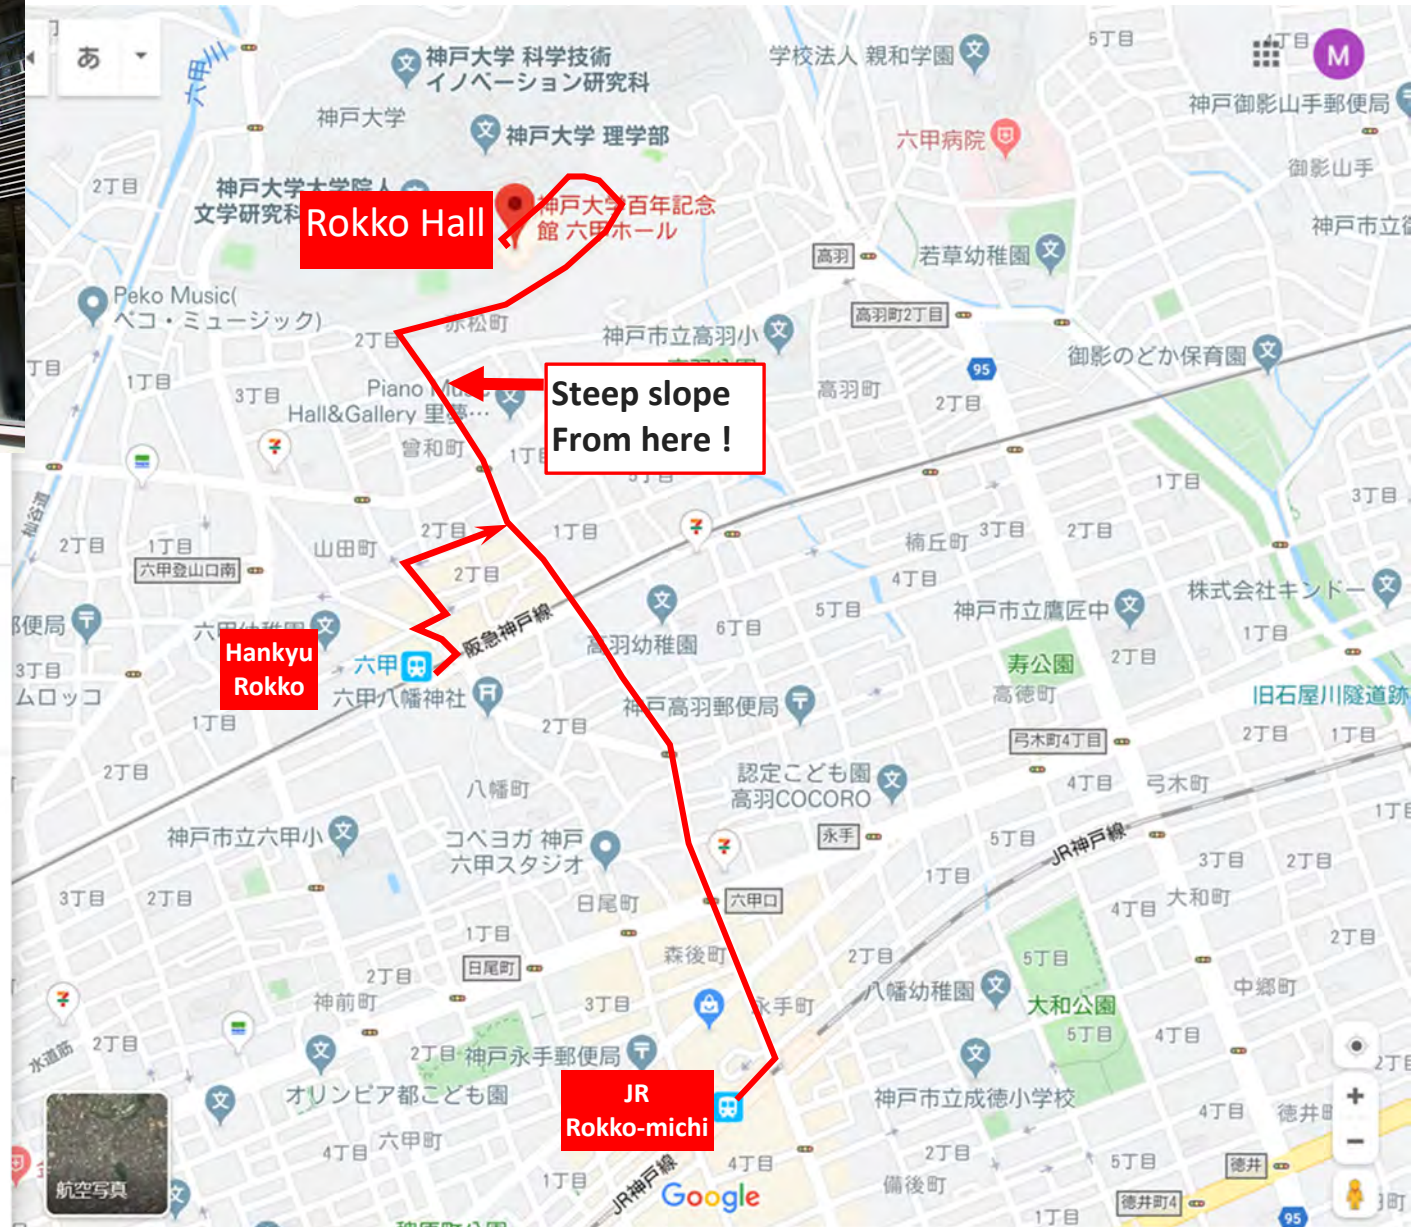

Public transportation

At Hankyu Rokko St.

Or JR-west Rokko-michi St.

Or Hanshin Mikage St.

Get on Kobe City Bus 36 for Tsurukabuto Danchi “鶴甲団地”

→ Get off at Shindai Bunri Nougakubu Mae “神大文理農学部前”

Information for visitors to Hokko-Hall on foot

You can go to venue on foot from Both Hankyu Rokko and JR Rokko-michi. Please enjoy the steep slope as you get closer to the venue.

4.4 ★★★★★ (28)

イベント会場

ルート・乗換

保存

付近を検索

別のモバイルデバイスに送信

共有